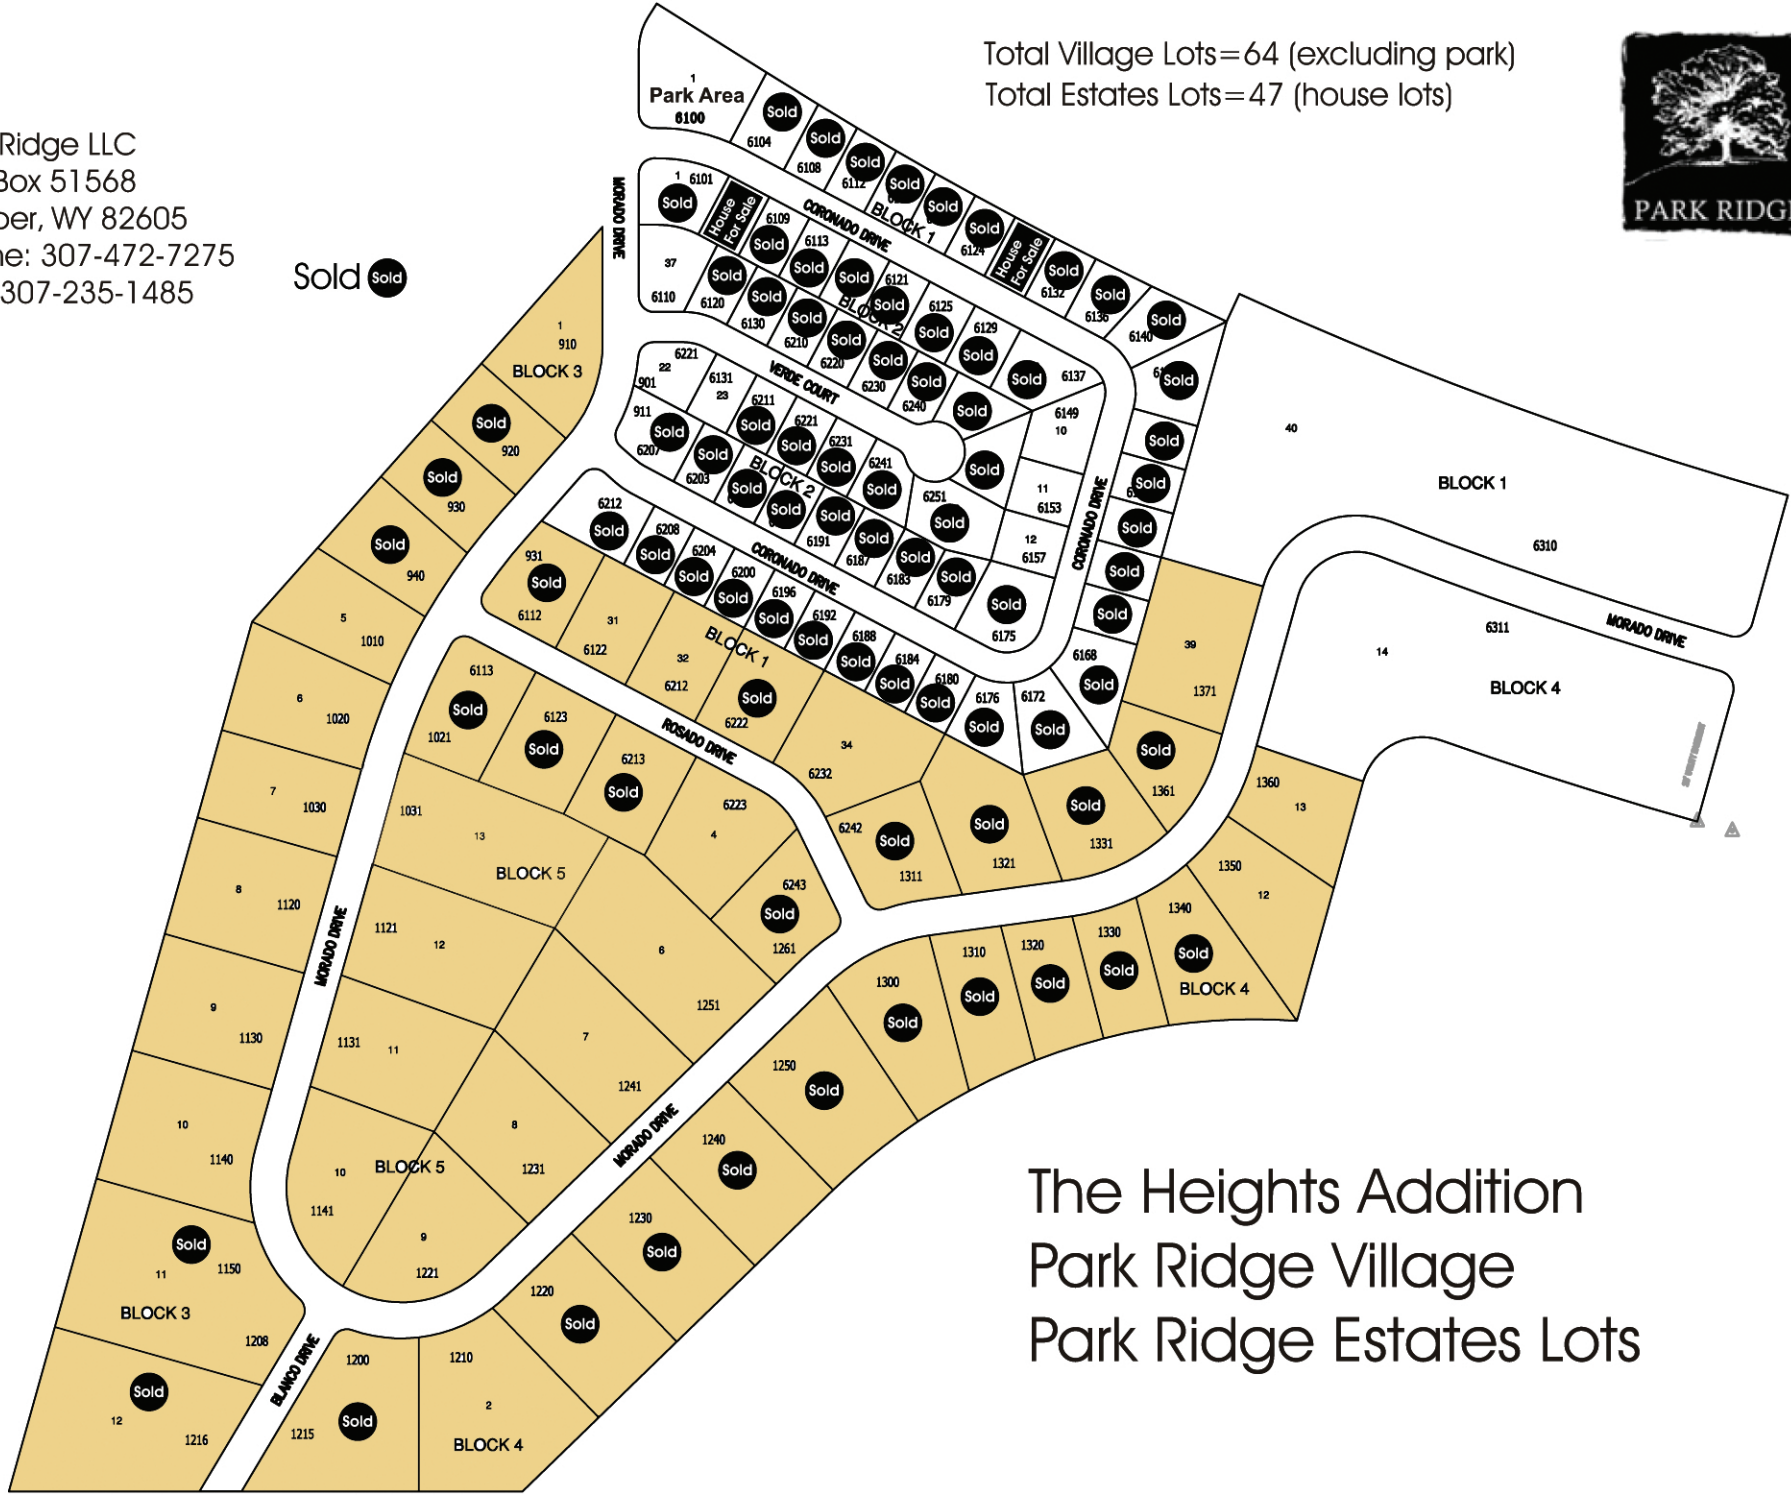

Total Village Lots=64 (excluding park)
Total Estates Lots=47 (house lots)

Park Ridge LLC
P.O. Box 51568
Casper, WY 82605
Phone: 307-472-7275
Fax: 307-235-1485

The Heights Addition
Park Ridge Village
Park Ridge Estates Lots